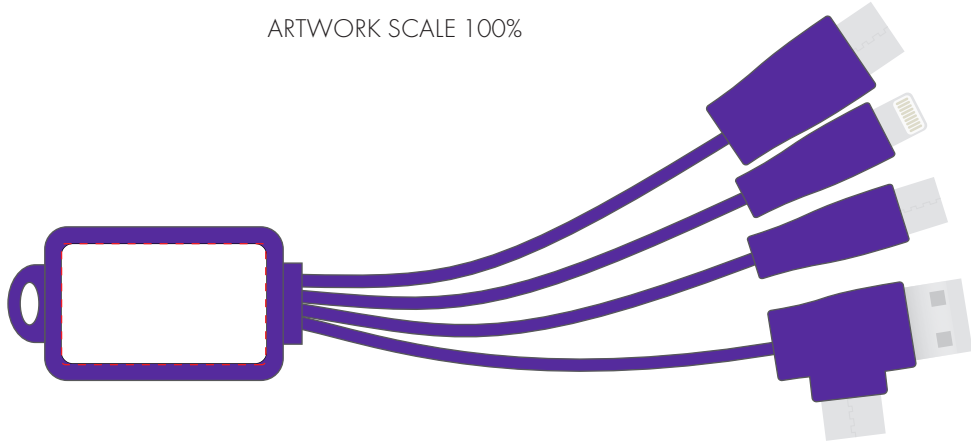

Your Ref:	Quantity:	Product Code: ZP1059
Our Ref:	Version: 1	Product Colour: PURPLE

PRINTING CONCERNS:

We stock this item in the following colours

**PANTONE REFERENCE(S)**

Full Colour Doming

ARTWORK SCALE 100%

ARTWORK SCALE 100%

Max print area: 27mm x 16mm

Product Image for visualisation
- colours may vary

The dashed line is to demonstrate print area and will not appear on your printed item

PLEASE NOTE:

- All colours including print and product are for visual purposes only and should not be regarded as the actual colour of the product and print.
- Some products may vary from batch to batch and may differ from previous orders.
- The colour and texture of a product can also have an effect on the final print colour.
- By approving this order we accept that you understand these terms.